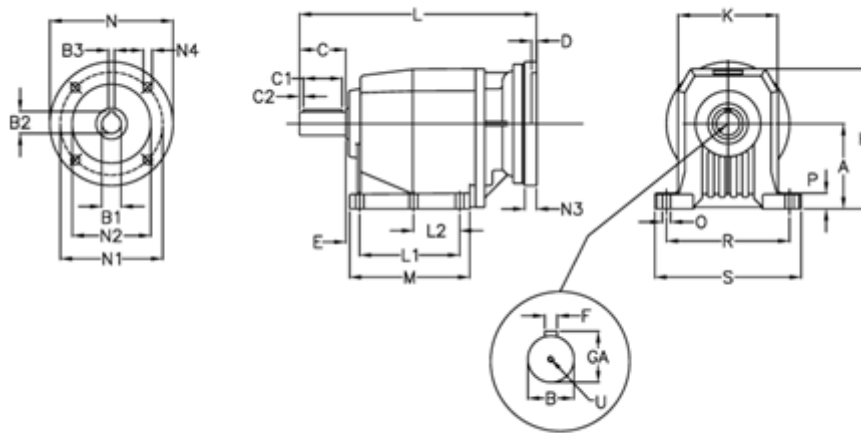

Article number: 40600765731230

Description: Helical gearbox
C704P-657,3-P80B5

Measures

A = 210	D = 7.0	L2 = 0.0	P = 30
B = 60	E = 25	M = 222.0	R = 300
B1 = 19	F = 18	N = 200	S = 350
B2 = 21.8	GA = 64.0	N1 = 165	U = M20x42
B3 = 6	H = 349	N2 = 130	
C = 120	K = 262	N3 = 0	
C1 = 90	L = 524.0	N4 = M10x12	
C2 = 15	L1 = 165.0	O = 22	